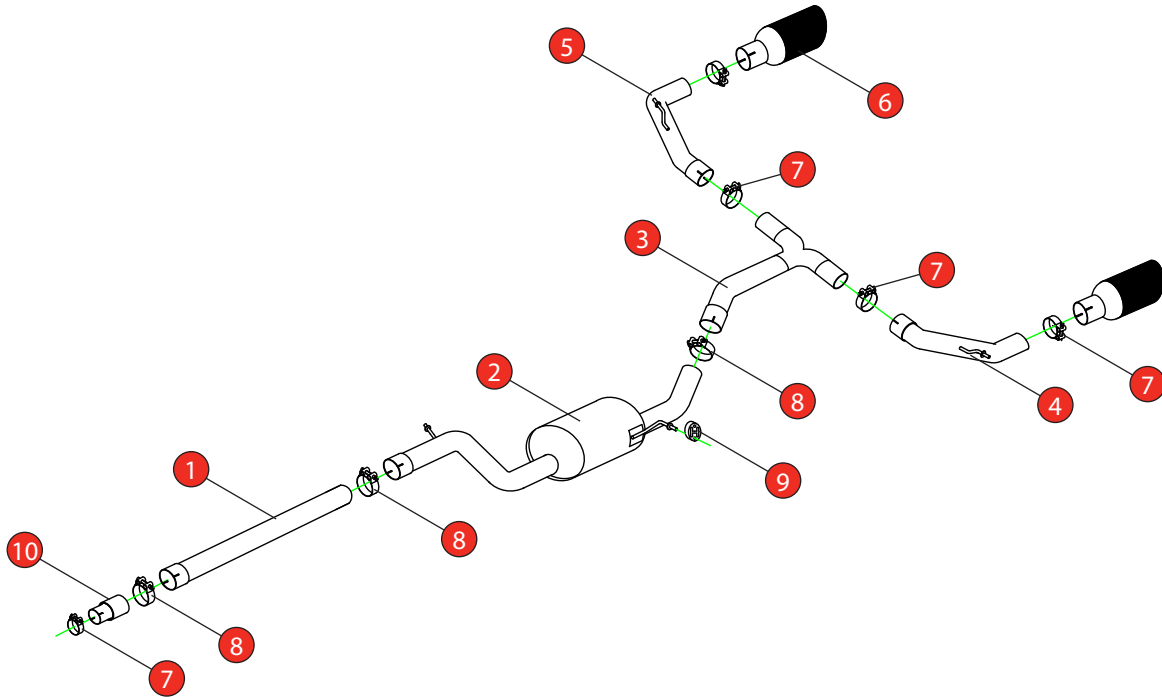

Car	Volkswagen Golf GTI Clubsport MK8	Part No.	SVWS069CF
Year	2020-Current	Fit Kits	340FK
Notes	Where not supplied use original fittings	Features	Pipe Diameter:- 76mm

Estimated Fitting Time: 90 Minutes

NO.	PART NO.	DESCRIPTION	QTY
1	641VW	Non-resonated Front Pipe	1
2	644VW	Resonated Centre Pipe	1
3	720VW	'Y' Piece	1
4	812VW	L/H Trim Link Pipe	1
5	813VW	R/H Trim Link Pipe	1
6	Z023.10162	Carbon Fibre Ø114mm Ascari Trim	2
Fit Kit			
7	Z016.10064	63-68mm Clamp	5
8	Z016.10062	79mm H/D Clamp	3
9	Z016.10057	Hanging Rubber	1
10	AD62	Adaptor (USE TO FIT TO O.E SYSTEM)	1

DATE	18/05/2022
ISSUE	00
AUTHORISED	S Shipley

NOTE: ENSURE SCORPION SYSTEM IS CLEAR OF MOVING PARTS AND ALL ORIGINAL FUNCTIONS WORK CORRECTLY.

STAY CONNECTED TO RED POWER.